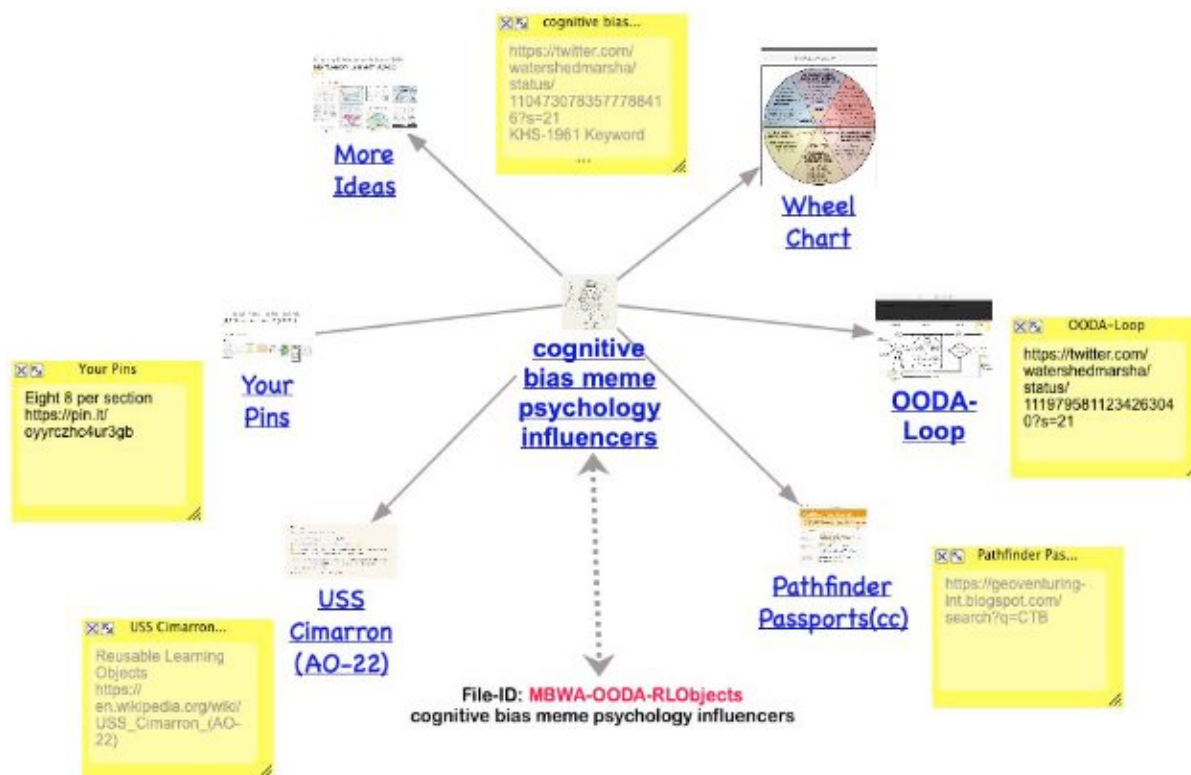

File-ID: **MBWA-OODA-RLObjects**

cognitive bias meme psychology influencers

RJB-Rev: 2019-Apr-21am2C-OSX

Template: 2018-Jan-02am2C

This work is licensed under a

Creative Commons Attribution-NonCommercial-ShareAlike 4.0 International License

LEARN Locally but InterACT Regionally and THINK Globally (i4CQuest-MOMMatrix)

I. cognitive bias meme psychology influencers

<https://twitter.com/watershedmarsha/status/1104730783577788416?s=21>

KHS-1961 Keyword Search Request (KSRequest) Sampler

A. Pathfinder Passports(cc)

<https://geoventuring-lnt.blogspot.com/search?q=CTB>

B. USS Cimarron (AO-22)

Reusable Learning Objects

[https://en.wikipedia.org/wiki/USS_Cimarron_\(AO-22\)](https://en.wikipedia.org/wiki/USS_Cimarron_(AO-22))

C. Wheel Chart

<https://pin.it/jcbcmfbw3tiocu>

D. OODA-Loop

<https://twitter.com/watershedmarsha/status/1119795811234263040?s=21>

E. Your Pins

Eight 8 per section

<https://pin.it/oyyrczhc4ur3gb>

F. More Ideas